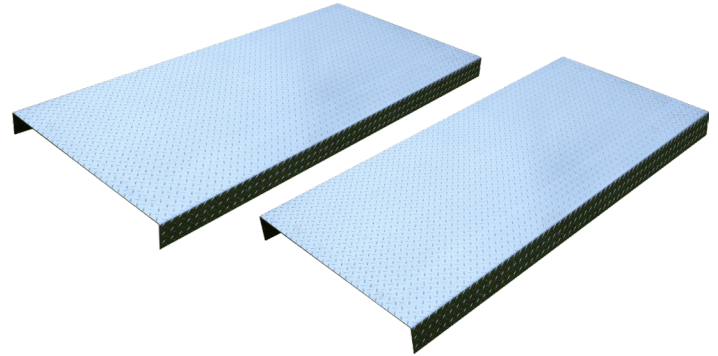

ALUMINUM DECK

SKU 5210207

DESCRIPTION

Aluminum Deck / Long-Narrow / Fits D4-9 Only / Set of 2

If you like to provide exceptional care for your cars, you'll most likely want to ensure that nothing from a stored car above, drips or falls on the car below. This optional aluminum deck makes every Dannmar D4-9 series four-post lift protect what is stored below. Plus, the aluminum deck is very sturdy to allow you to store boxes, jet skis, or just about anything else you need off the floor.

SPECIFICATIONS

Model	Aluminum Deck
Fits	D4-9
SKU#	5210207
Deck Width	36.25" (921 mm)
Deck Length	77.75" (1,975 mm)
Deck Height	4.5" (114 mm)