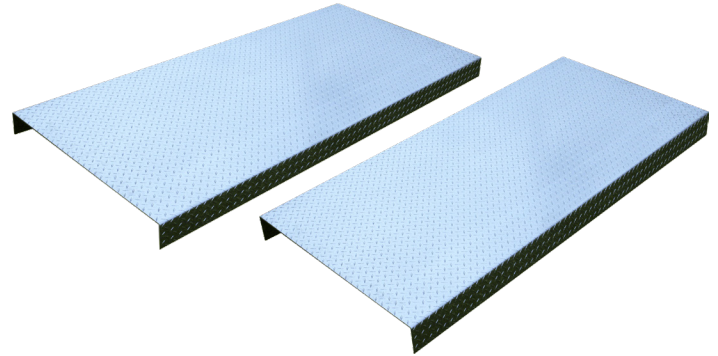

ALUMINUM DECK

SKU 5210174

DESCRIPTION

Aluminum Deck / Long-Narrow / Fits D4-9X Only / Set of 2

If you like to provide exceptional care for your cars, you'll most likely want to ensure that nothing from a stored car above, drips or falls on the car below. This optional aluminum deck makes every Dannmar D4-9 series four-post lift protect what is stored below. Plus, the aluminum deck is very sturdy to allow you to store boxes, jet skis, or just about anything else you need off the floor.

SPECIFICATIONS

Model	Aluminum Deck
Fits	D4-9X
SKU#	5210174
Deck Width	36.25" (921 mm)
Deck Length	90" (2,283 mm)
Deck Height	4.5" (114 mm)