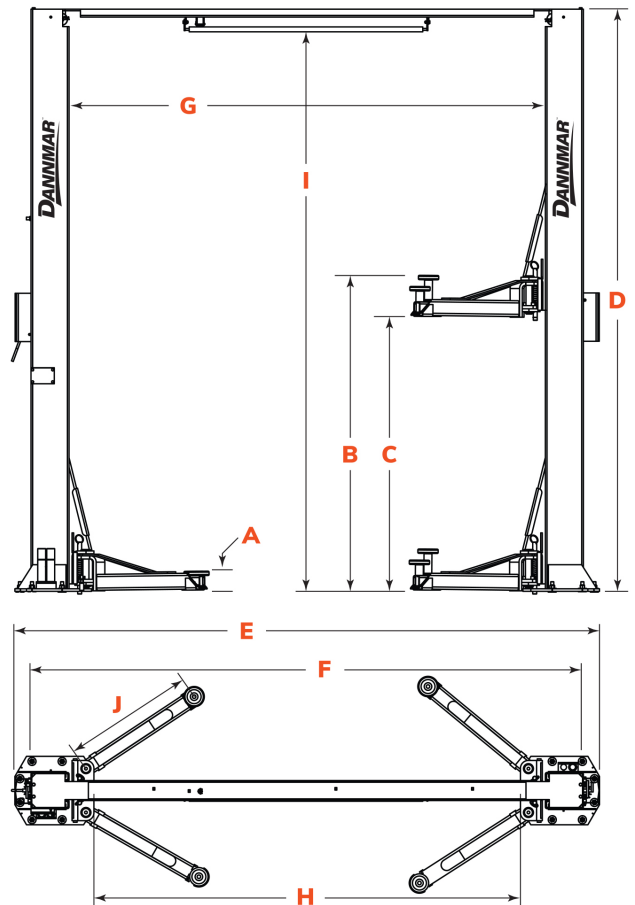

1-877-432-6627

sales@dannmar.com

www.dannmar.com

1645 Lemonwood Dr.
Santa Paula, CA 93060