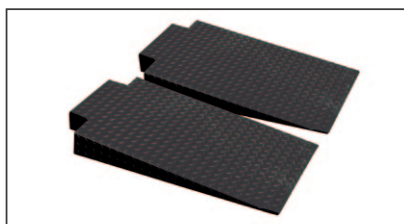

ALUMINUM RAMPS

These Diamond Plate ramps are only 16 lbs each; they weigh 2/3 less than standard steel ramps.