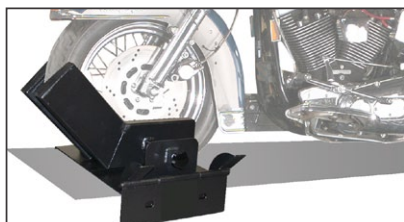

#### **SOLID DECK CENTER**

The solid deck center allows for a variety of vehicles, ATVs, watercraft, or any number of items to be placed on the lift for storage. Available in steel or aluminum.

#### **JACK PLATFORM**

A solid steel platform that provides a stable base for the use of jacks. Bottle Jacks are not included.

#### **MOTORCYCLE VISE**

Adjustable vise that clamps on to the ramps of the lift. Built-in hinge allows the vise to be quickly moved out of the way without unbolting.

\*Patent Pending